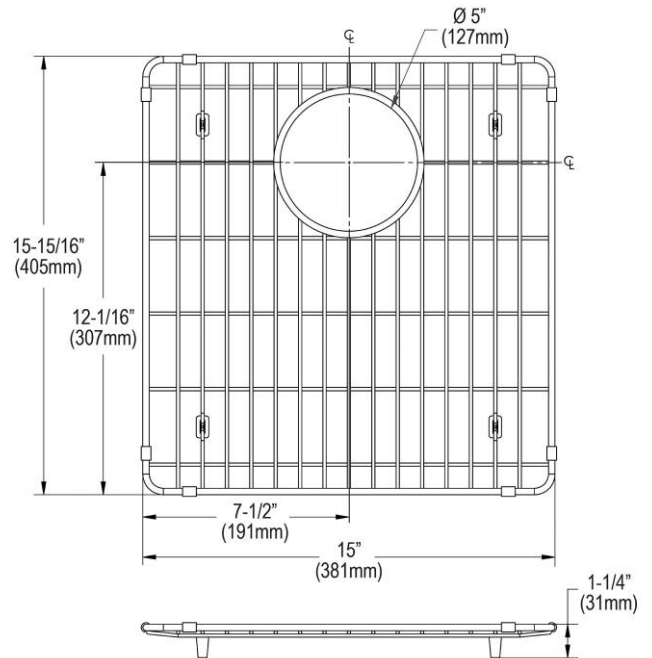

PART: _____ QTY: _____

PROJECT: _____

CONTACT: _____

DATE: _____

NOTES: _____

APPROVAL: _____

In keeping with our policy of continuing product improvement, Elkay reserves the right to change product specifications without notice. Please visit elkay.com for the most current version of Elkay product specification sheets. This specification describes an Elkay product with design, quality, and functional benefits to the user. When making a comparison of other producers' offerings, be certain these features are not overlooked.